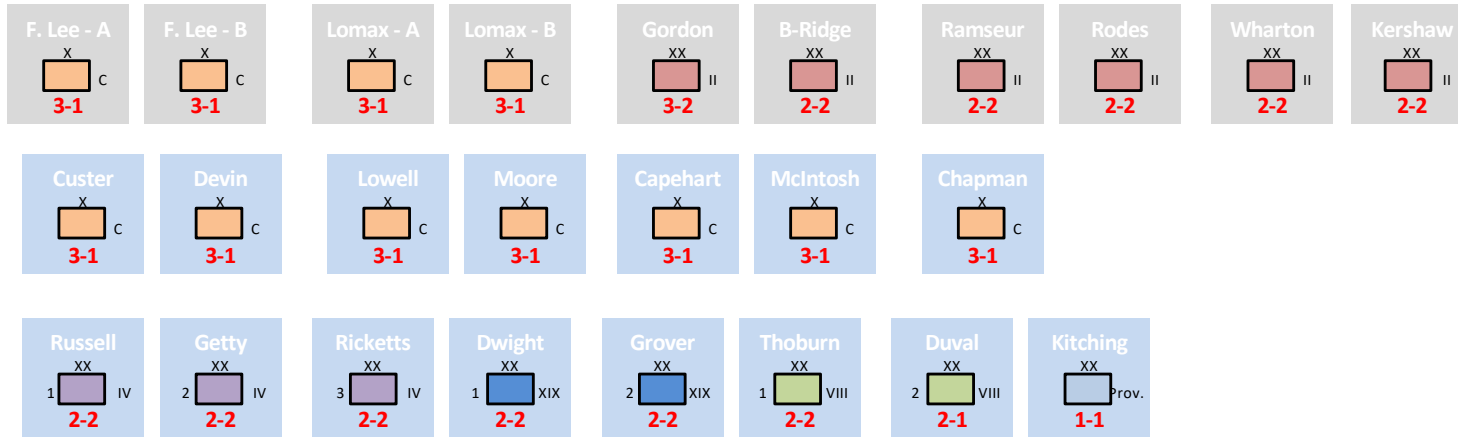

## Sheridan in the Valley Counters – Front

Note: User needs to hand draw in the cavalry & infantry symbols on each unit counter

## Sheridan in the Valley Counters – Back